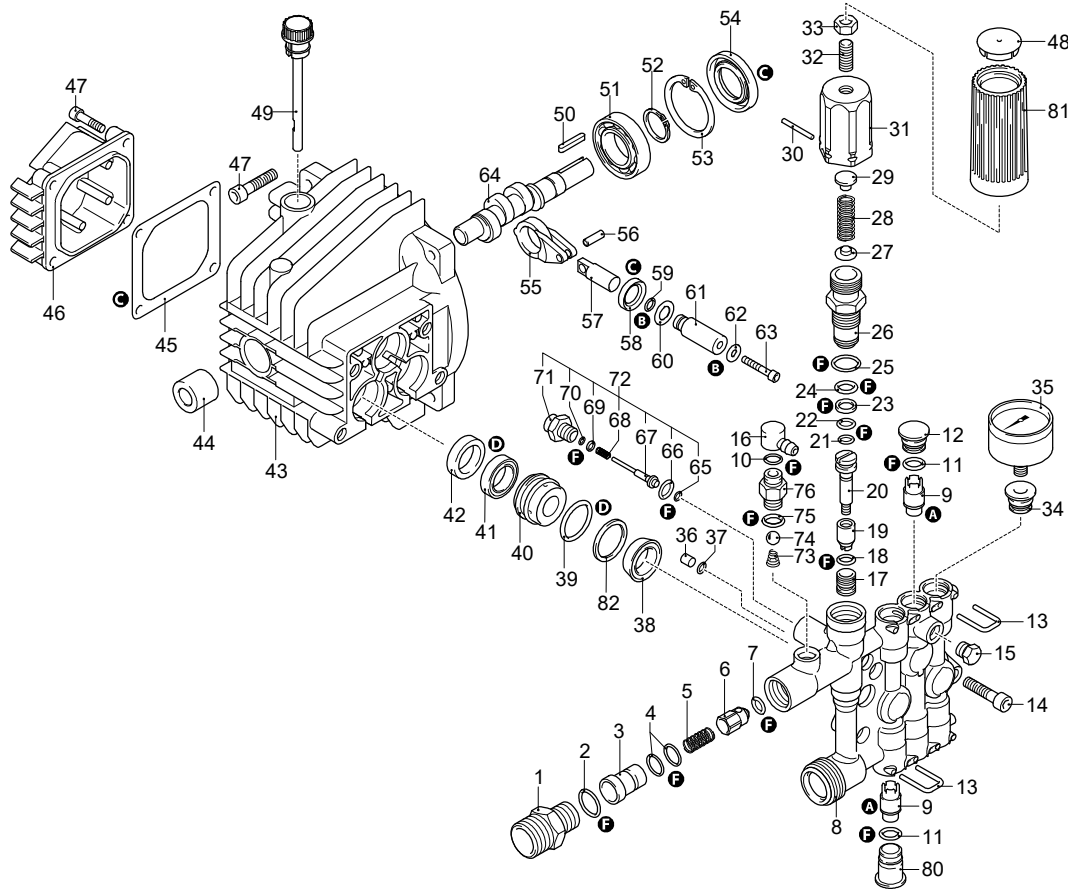

UN_CE_1792-LQ

Model MPX 160 CK

Version:

Serial number:

Code: **14524**

07/11/2017

Validity	Pos.	Code	Description	Q
	63	850670	Screw	3
	64	1340170	Shaft	1
	65	1120680	O-ring	1
	66	600180	O-ring	1
	67	2022040	Pin	1
	68	2021630	Spring	1
	69	2021650	Washer	1
	70	1260820	O-ring	1
	71	1344830	Fitting	1
	72	42580	TSS Retrofit kit	1
	73	1560520	Spring	1
	74	1250280	Ball	1
	75	480480	O-ring	1
	76	1344620	Fitting	1
	77	1349501	Pump assembly	1
	78	1349131	Head assembly	1
	79	42690	Valve kit adjustment	1
	80	1345040	Plug	3
	81	1981780	Knob	1
	82	3200700	Ring	1
A		43032	Valve kit	1
B		2623	Piston kit	1
C		42696	Oil seal kit	1
D		43033	Water seal kit	1
F		42697	Water seal kit	1