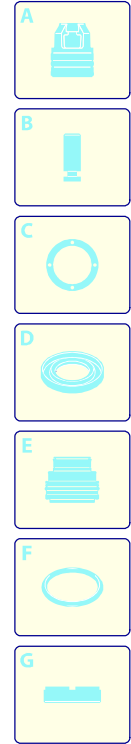

Validity	Pos.	Code	Description	Q
	1	43801	Gun	1
	2	41806	Lance	1
	3	2000770	O-ring	1
	4	3960970	High pressure hose	1
	5	391000	O-ring	1