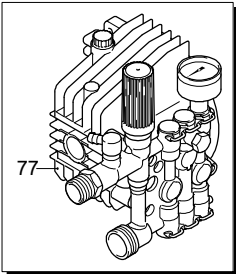

UN_CE_1792-LQ

Model MPX 160 CK

Version:

Serial number:

Code: **14524**

07/11/2017

Validity	Pos.	Code	Description	Q
	63	850670	Screw	3
	64	1340170	Shaft	1
	65	1120680	O-ring	1
	66	600180	O-ring	1
	67	2022040	Pin	1
	68	2021630	Spring	1
	69	2021650	Washer	1
	70	1260820	O-ring	1
	71	1344830	Fitting	1
	72	42580	TSS Retrofit kit	1
	73	1560520	Spring	1
	74	1250280	Ball	1
	75	480480	O-ring	1
	76	1344620	Fitting	1
	77	1349501	Pump assembly	1
	78	1349131	Head assembly	1
	79	42690	Valve kit adjustment	1
	80	1345040	Plug	3
	81	1981780	Knob	1
	82	3200700	Ring	1
A		43032	Valve kit	1
B		2623	Piston kit	1
C		42696	Oil seal kit	1
D		43033	Water seal kit	1
F		42697	Water seal kit	1