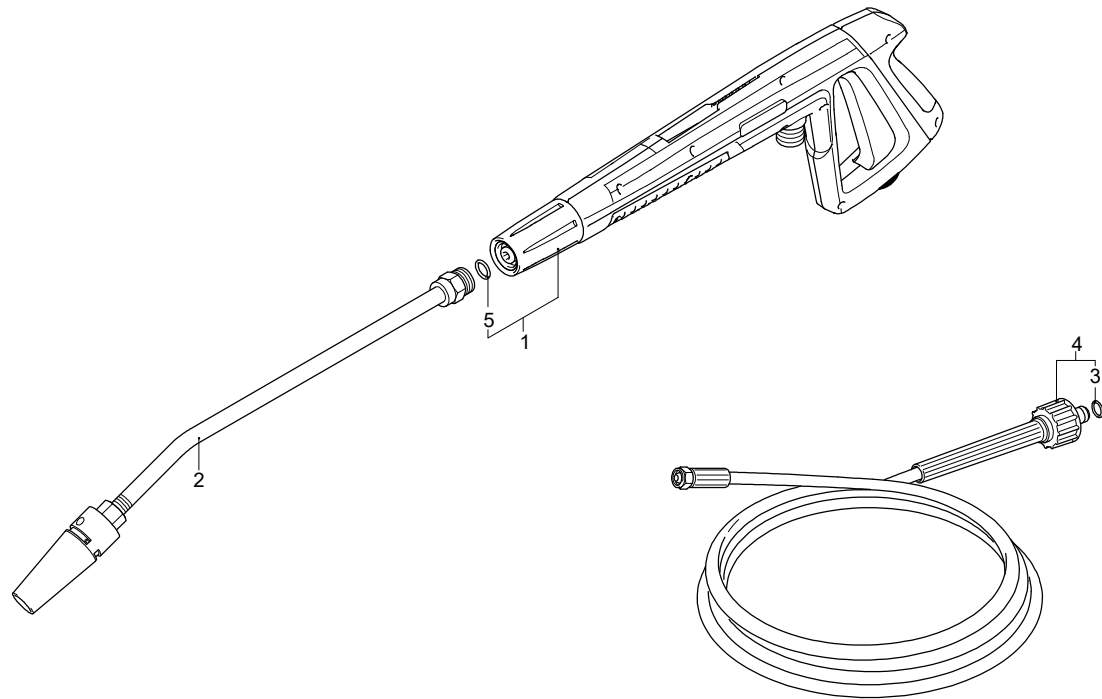

UN_CE_0910-MQ

Model MPX 160 CK

Version:

Serial number:

Code: **14524**

07/11/2017

Validity	Pos.	Code	Description	Q
	1	43801	Gun	1
	2	41806	Lance	1
	3	2000770	O-ring	1
	4	3960970	High pressure hose	1
	5	391000	O-ring	1