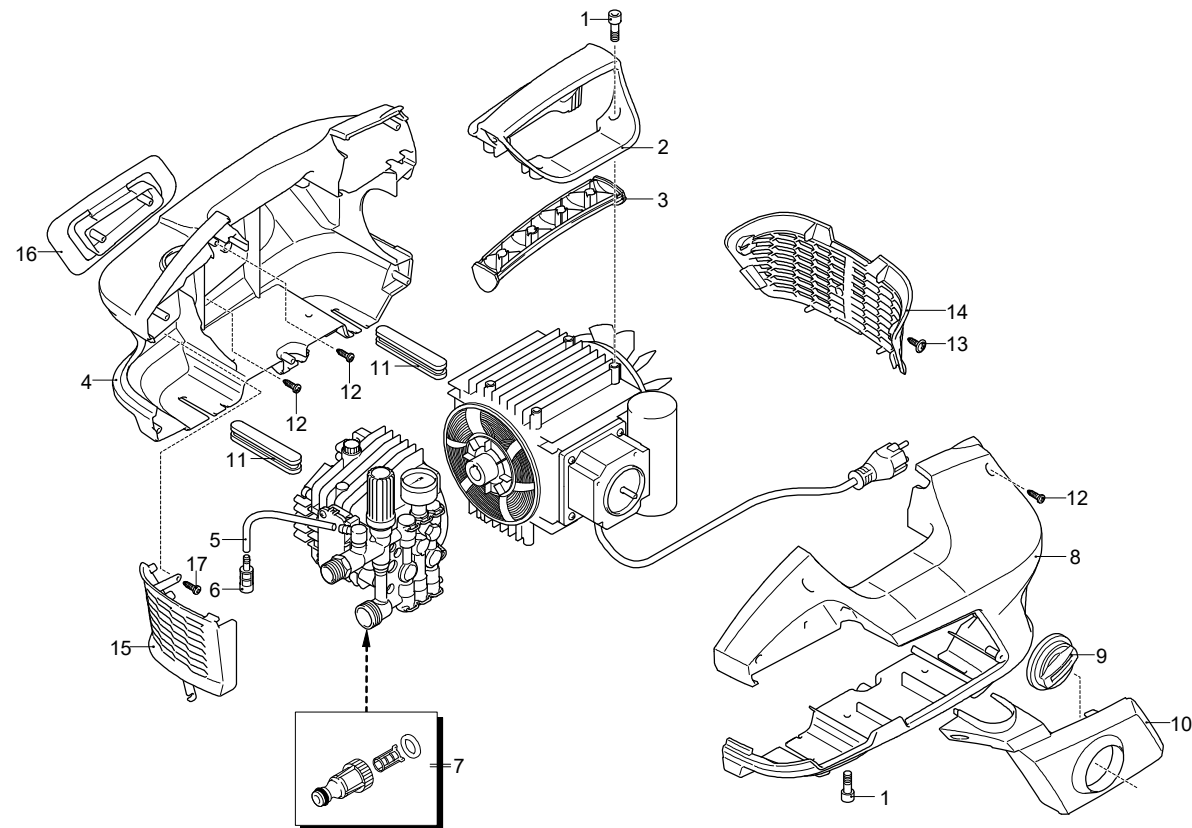

Model MPX 160 CK

Version:

Serial number:

Code: **14524**

07/11/2017

Validity	Pos.	Code	Description	Q
	1	880280	Screw	8
	2	1345341	Handle	1
	3	1345351	Cover	1
	4	1345280	Casing	1
	5	1270960	Detergent hose	1
	6	1341030	Filter	1
	7	3082130	Water coupling kit	1
	8	1345270	Casing	1
	9	1345421	Knob	1
	10	1345331	Guard	1
	11	4240540	Rubber foot	2
	12	2100300	Screw	10
	13	4240590	Screw	2
	14	1345311	Grille	1
	15	1345301	Grille	1
	16	1345293	Support	1
	17	1261570	Screw	1