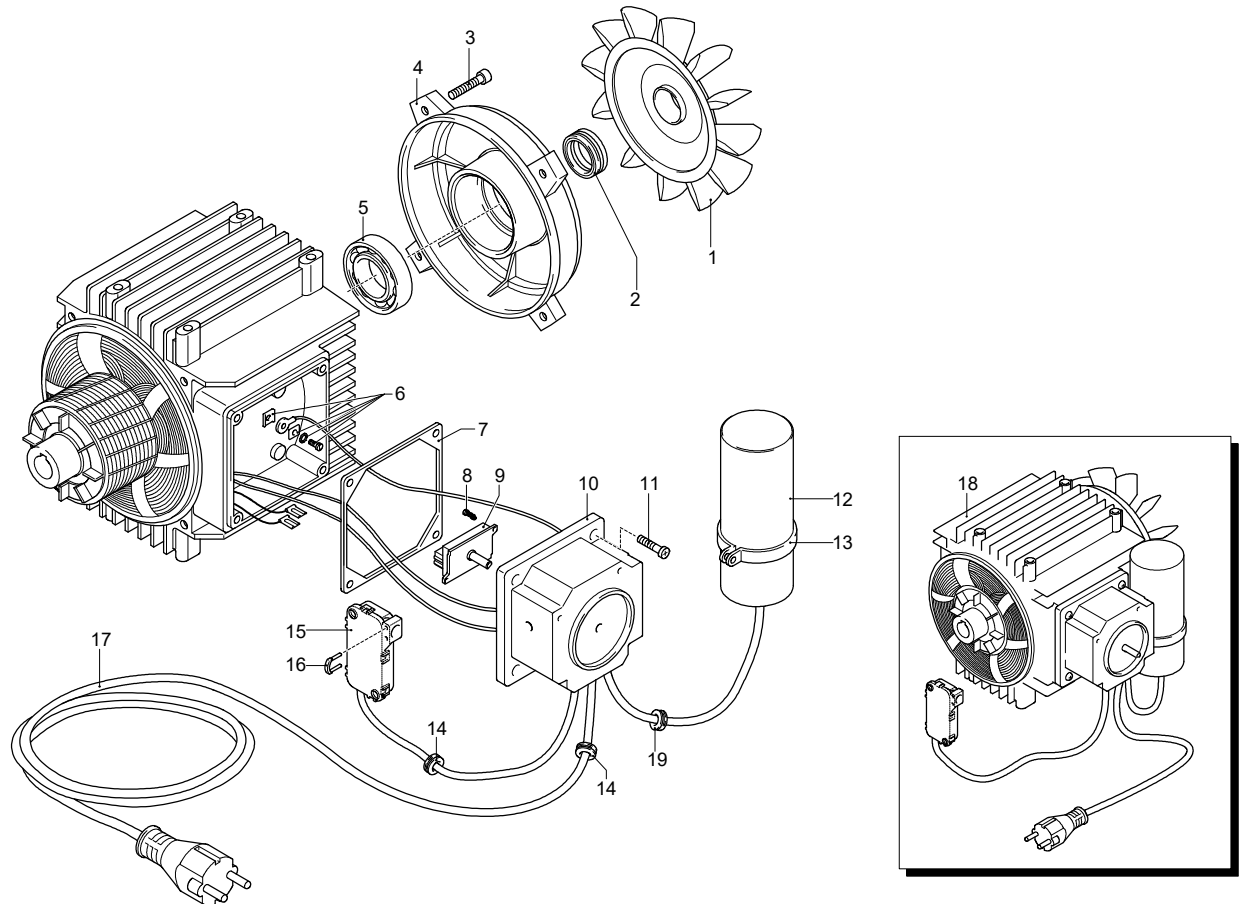

Model MPX 160 CK

Version:

Serial number:

Code: **14524**

07/11/2017

Validity	Pos.	Code	Description	Q
	1	1260300	Fan	1
	2	1340350	Seal	1
	3	1345180	Screw	4
	4	1345140	Shield	1
	5	1340340	Bearing	1
	6	1269100	Clamp	1
	7	1340780	Gasket	1
	8	2000210	Screw	2
	9	2900420	Switch	1
	10	3780170	Box	1
	11	1261560	Screw	4
	12	1982190	Capacitor	1
	13	1982550	Clamp	1
	14	2021480	Gland	2
	15	2029752	TSS box assembly	1
	16	2022201	Fork	1
	17	4240690	Cable	1
	18	44722	Motor	1
	19	1462900	Gland	1

UN_CE_0910-MQ