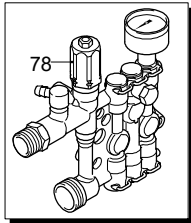

UN_CE_1792-LQ

Model MPX 160 CK

Version:

Serial number:

Code: **14524**

07/11/2017

Validity	Pos.	Code	Description	Q
	63	850670	Screw	3
	64	1340170	Shaft	1
	65	1120680	O-ring	1
	66	600180	O-ring	1
	67	2022040	Pin	1
	68	2021630	Spring	1
	69	2021650	Washer	1
	70	1260820	O-ring	1
	71	1344830	Fitting	1
	72	42580	TSS Retrofit kit	1
	73	1560520	Spring	1
	74	1250280	Ball	1
	75	480480	O-ring	1
	76	1344620	Fitting	1
	77	1349501	Pump assembly	1
	78	1349131	Head assembly	1
	79	42690	Valve kit adjustment	1
	80	1345040	Plug	3
	81	1981780	Knob	1
	82	3200700	Ring	1
A		43032	Valve kit	1
B		2623	Piston kit	1
C		42696	Oil seal kit	1
D		43033	Water seal kit	1
F		42697	Water seal kit	1