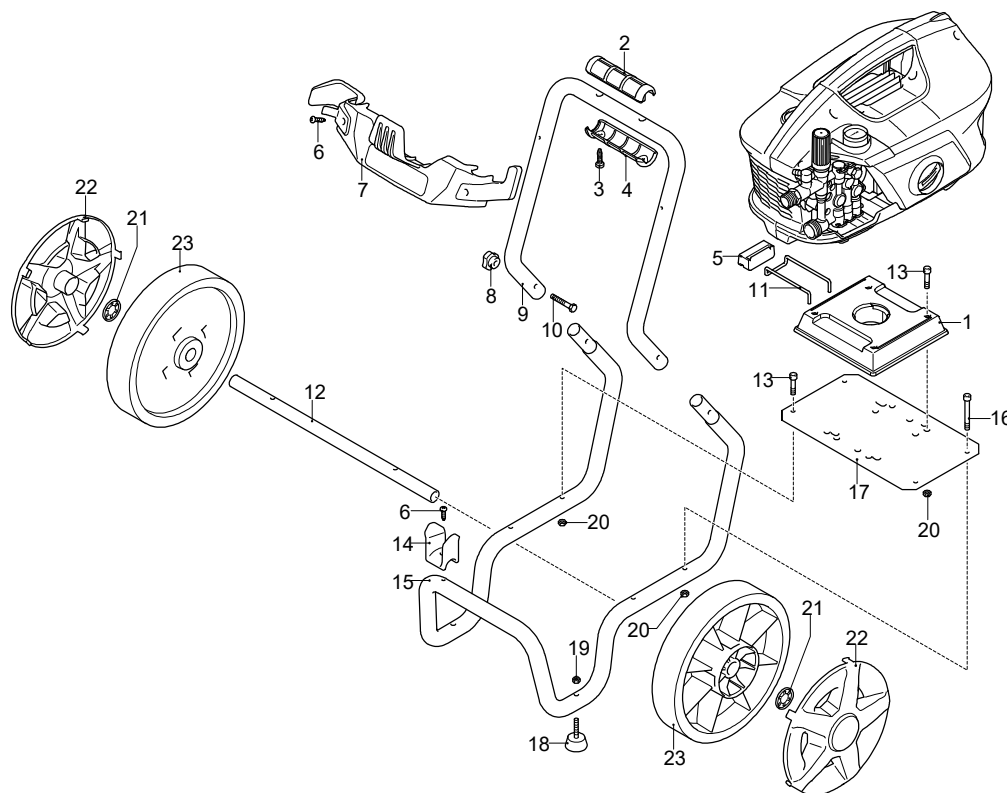

Model MPX 160 CK

Version:

Serial number:

Code: **14524**

07/11/2017

Validity	Pos.	Code	Description	Q
	1	1345370	Bracket	1
	2	3580180	Knob	1
	3	2100300	Screw	2
	4	3580090	Knob	1
	5	1345360	Push-button	1
	6	2060200	Screw	3
	7	4320050	Accessories carrier	1
	8	50019	Knob	2
	9	4320020	Frame	1
	10	50037	Screw	1
	11	1345470	Spring	1
	12	4320040	Pipe	1
	13	1345180	Screw	6
	14	3600070	Accessories carrier	1
	15	4320010	Frame	1
	16	2480310	Screw	2
	17	4320030	Plate	1
	18	4320220	Vibration damper	2
	19	3000170	Nut	2
	20	2480320	Nut	8
	21	380620	Washer	2
	22	4320270	Guard	2
	23	4320280	Wheel	2